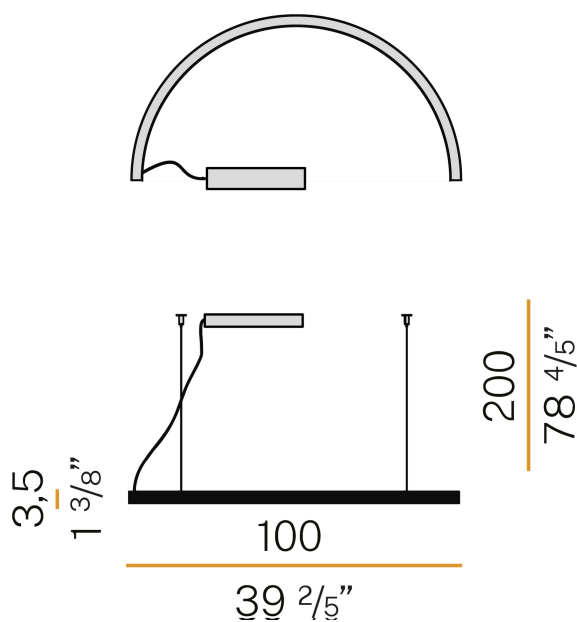

PANZERI

Brooklyn Round

220-240V AC dimmable (DALI/Push DIM)

L23102.180.0402

Data sheet

CODE	L23102.180.0402
SYSTEM POWER CONSUMPTION	29W
EFFICACY	51.14lm/W
LIGHT SOURCE	LED
LIGHT SOURCE LIFETIME	L80 (B20) 80.000h
COLOUR TEMPERATURE	3000K Ra>90
LIGHT DISTRIBUTION	diffused
POWER SUPPLY	220-240V AC
FREQUENCY	50/60Hz
ELECTRICAL CONFIGURATION	dimmable (DALI/Push DIM)
DRIVER	integrated included
NOMINAL LUMINOUS FLUX	3420lm
LUMEN OUTPUT	1483lm
EFFICIENCY	43.4%
WEIGHT	1,89 Kg
PROTECTION DEGREE	IP40
COLOUR TOLLERANCES	SDCM 3
GLOW WIRE TEST PERFORMANCE	850°
PACKING DIMENSIONS	12,0 x 110,0 x 55,0 cm

Technical drawing

Suspension lighting fixture for interiors, with direct light emission. Bended extruded aluminium structure in white, black or mat brass polyacrylic paint. Extruded polycarbonate diffuser with opaline finish. Galvanized sheet metal end caps in polyacrylic paint. Suspension kit with griplocks and 2m (78,7") long steel cables. 2,2m (86,6") long power cable in transparent PVC. Power canopy with pickled sheet metal ceiling bracket and covering in white polyacrylic paint.