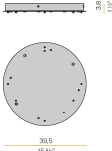

PANZERI

Brooklyn Round

Accessories / power supply and fixing

XM23102.538.0099

Canopy for power supply with 8 outputs and to join 7 steel cables, for up to 8 Brooklyn Round models maximum.